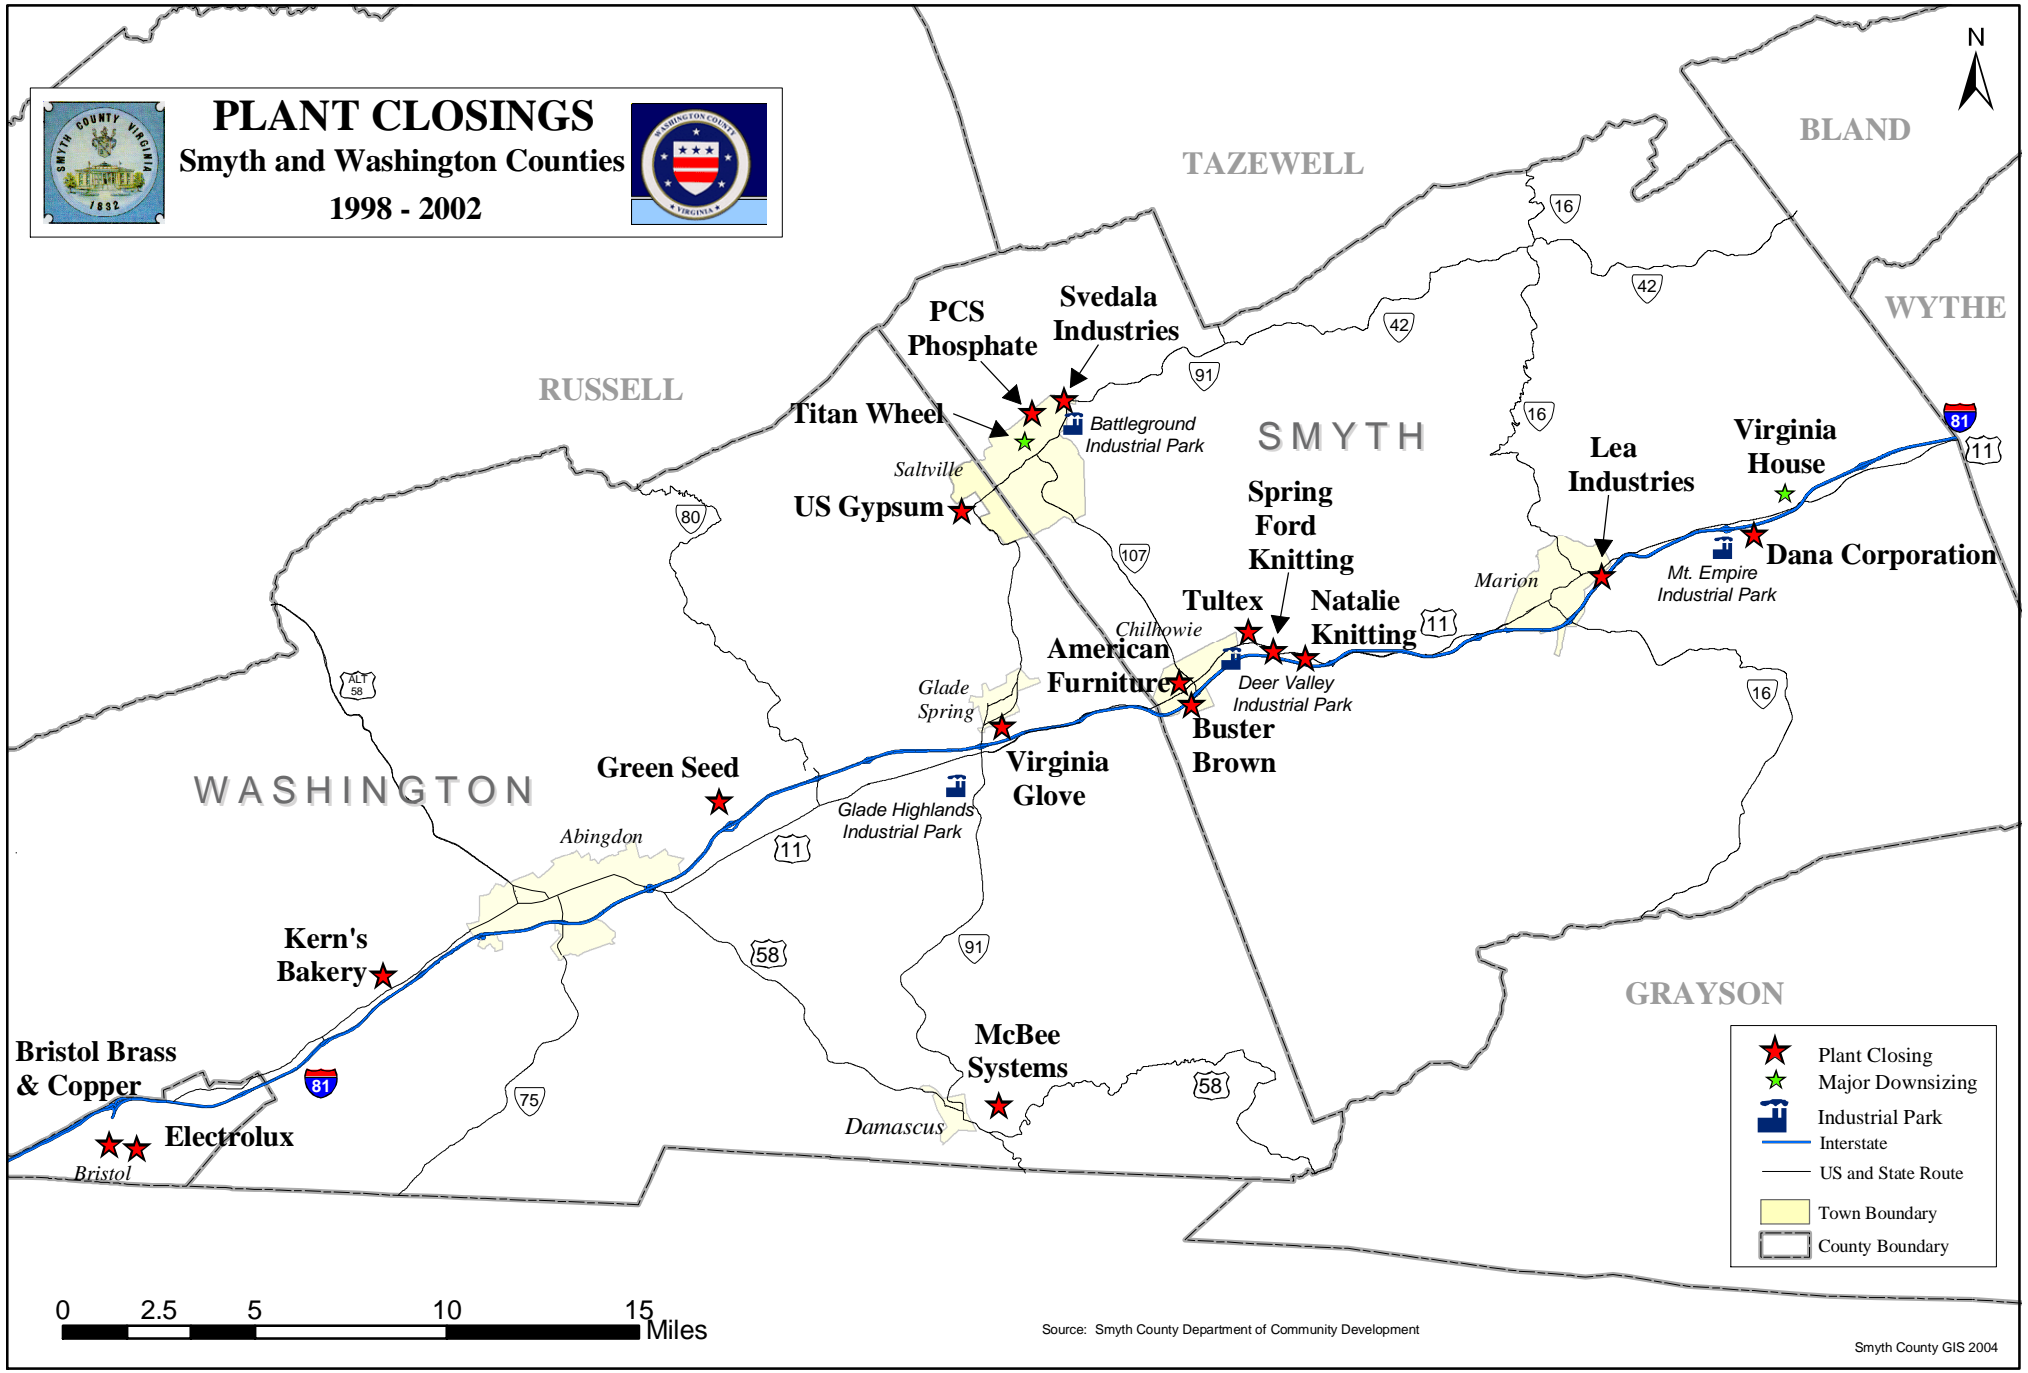

PLANT CLOSINGS

Smyth and Washington Counties

1998 - 2002

- Plant Closing
- Major Downsizing
- Industrial Park
- Interstate
- US and State Route
- Town Boundary
- County Boundary

Source: Smyth County Department of Community Development

Smyth County GIS 2004