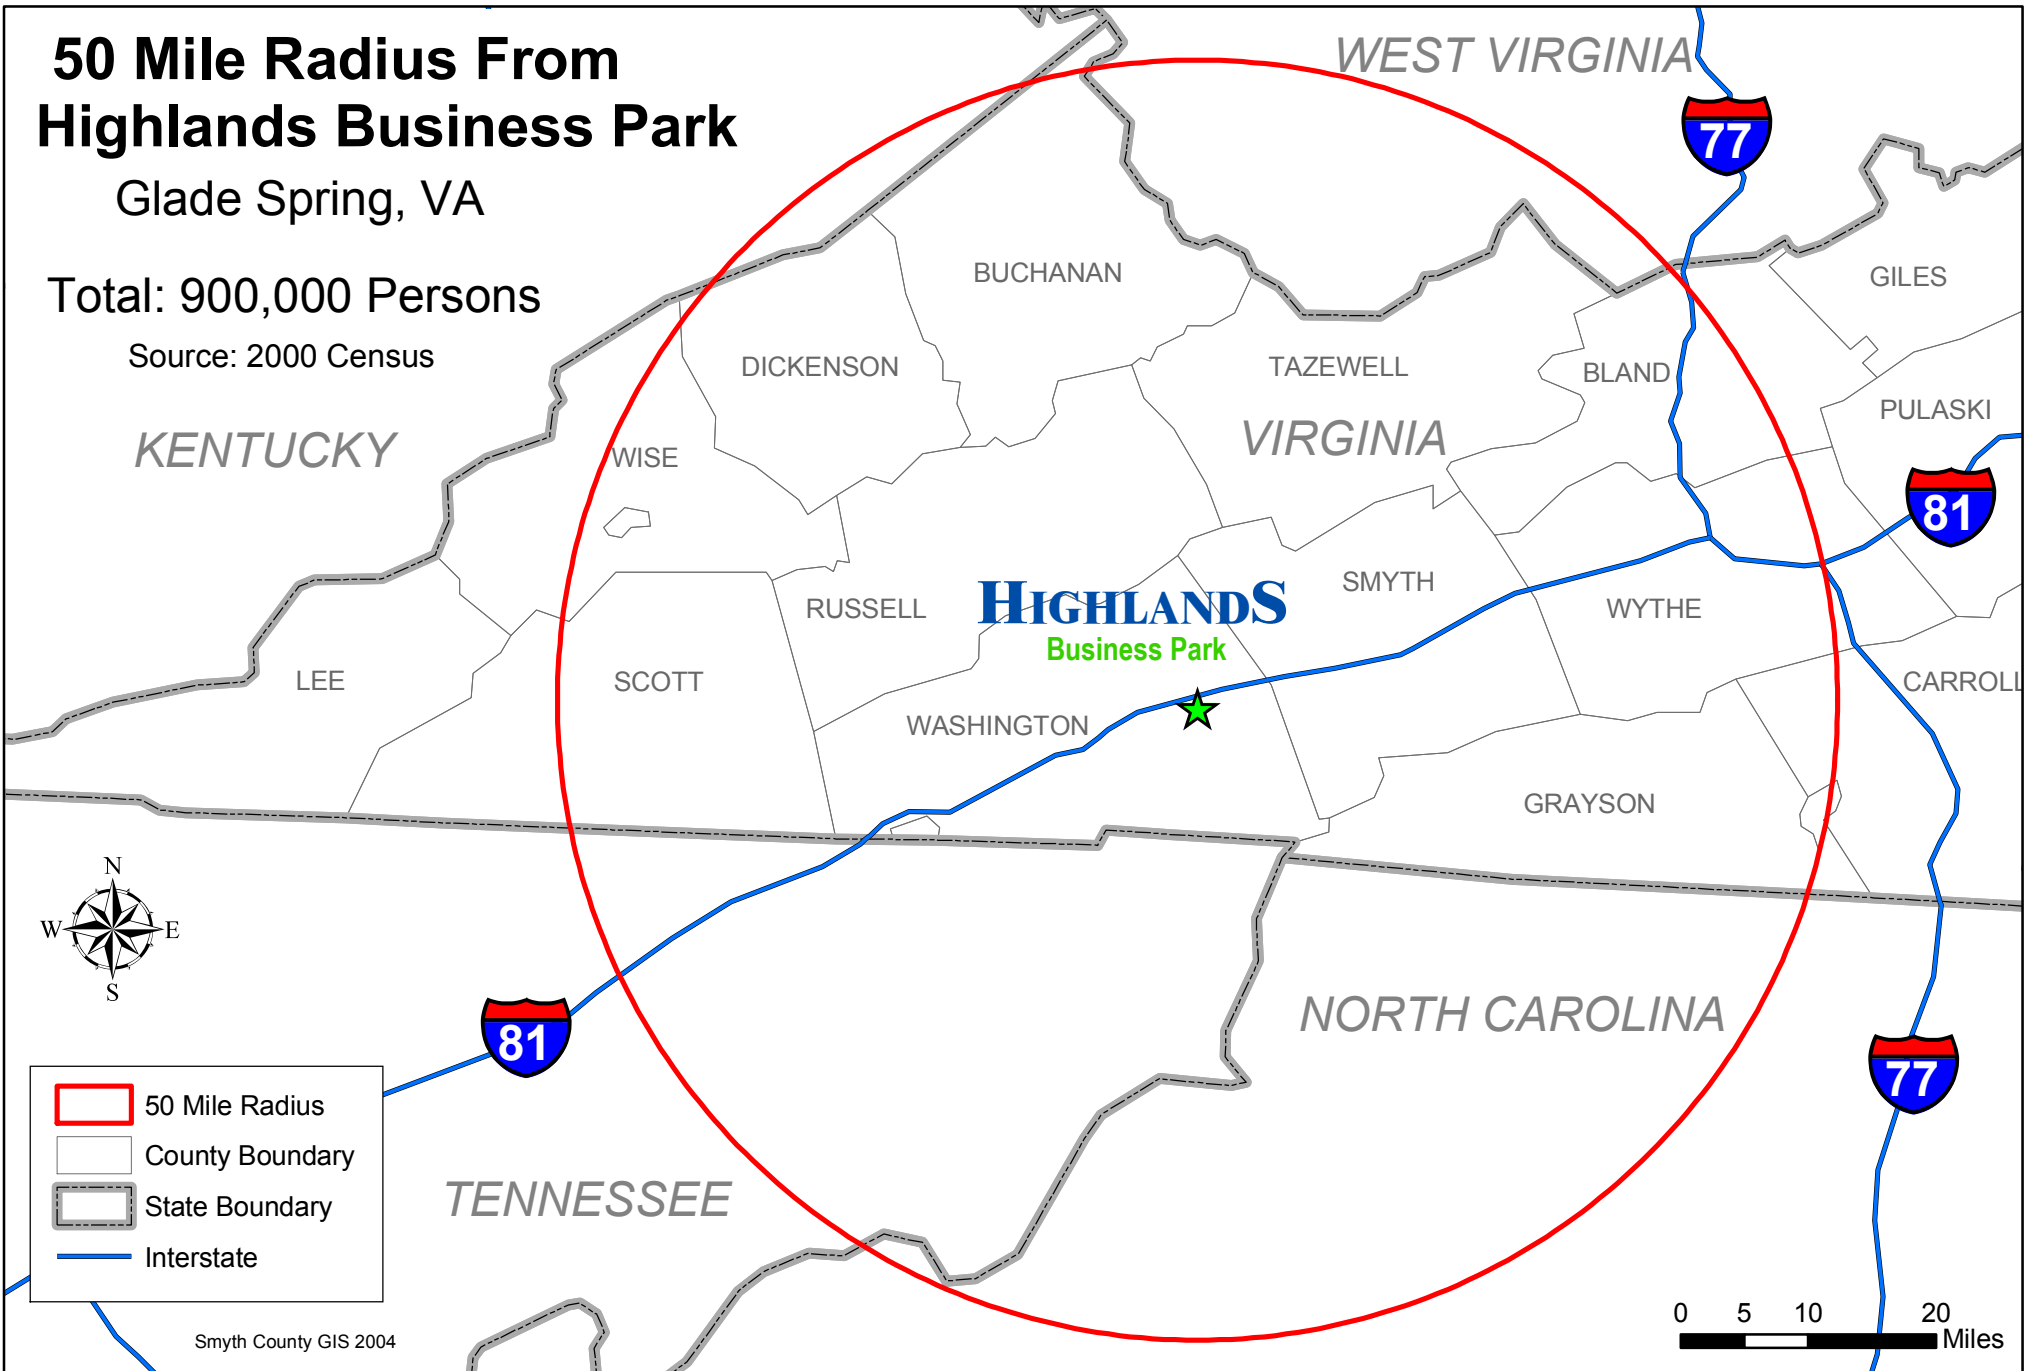

# 50 Mile Radius From Highlands Business Park

Glade Spring, VA

Total: 900,000 Persons

Source: 2000 Census

KENTUCKY

WEST VIRGINIA

VIRGINIA

NORTH CAROLINA

TENNESSEE

**HIGHLANDS**  
Business Park

-  50 Mile Radius
-  County Boundary
-  State Boundary
-  Interstate